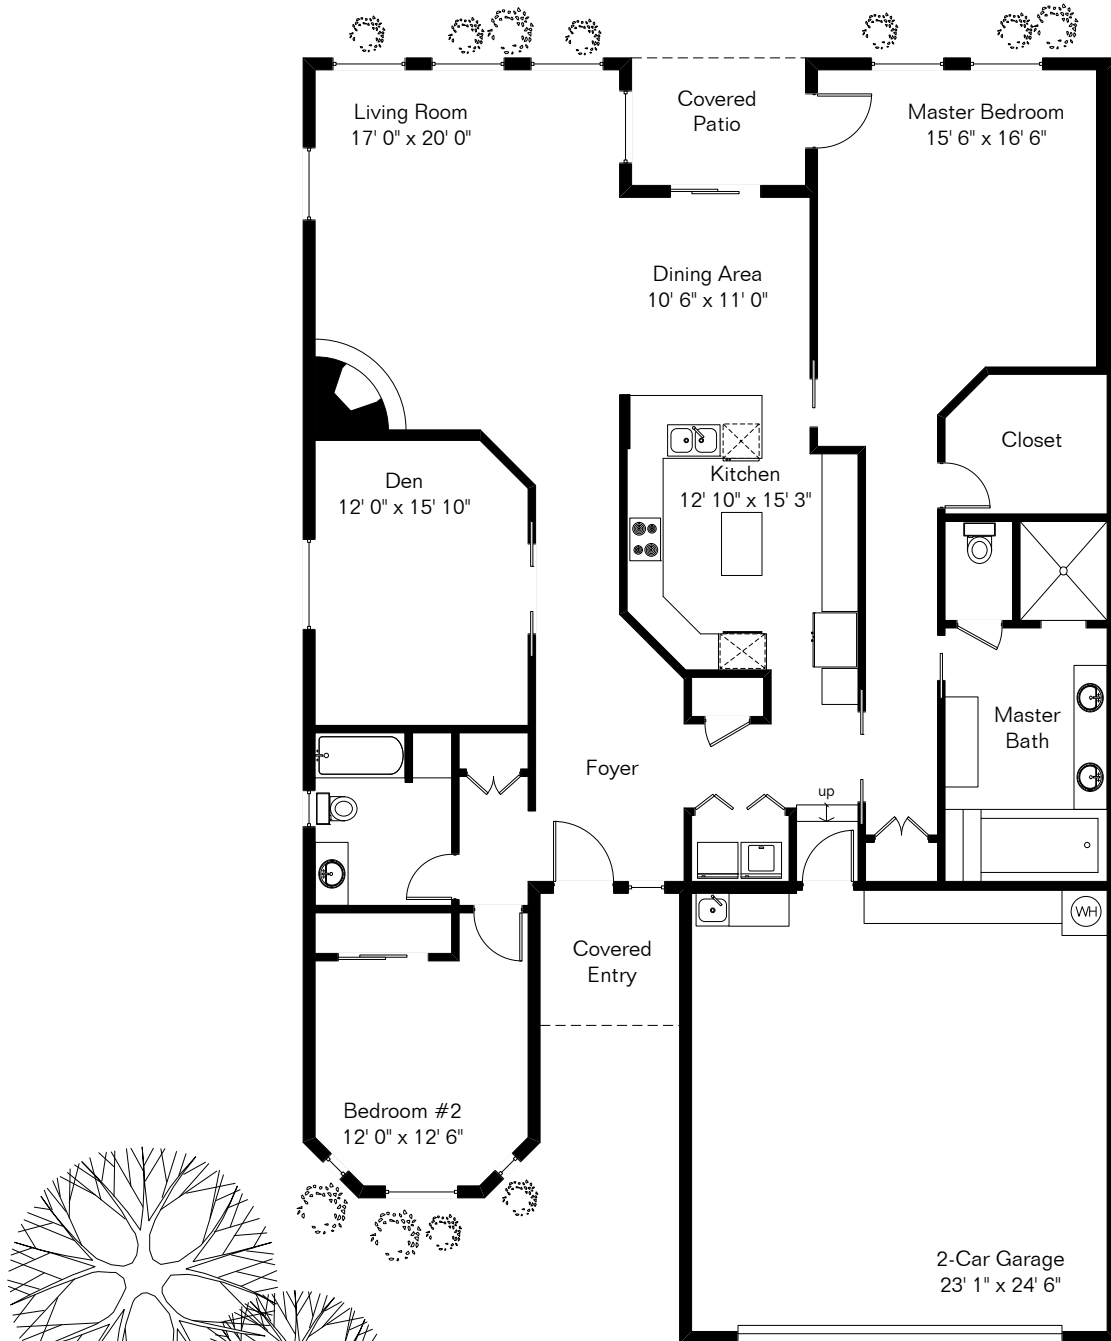

The square footages and room size information are deemed to be reliable but are not guaranteed and should be independently verified.

# 9810 N Ridge Shadow Pl

Living Area 2,230 Sq Ft  
Garage 612 Sq Ft

Site Visit March 2015

Copyright 2015 Floor Plans First! LLC  
All Rights Reserved.

[www.FloorPlansFirst.com](http://www.FloorPlansFirst.com)